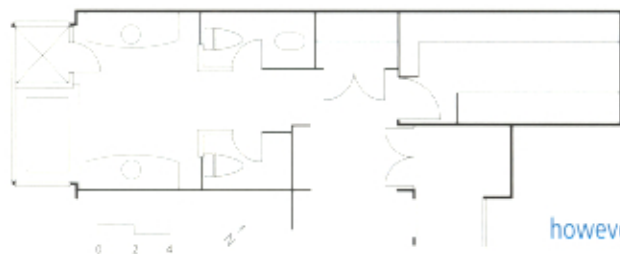

APRIL 2001

Custom Home

THE ART AND CRAFT OF CUSTOM HOME BUILDING / A HANLEY-WOOD PUBLICATION

2001 Kitchen & Bath Design Guide

Lookout Shower

The beach at West Malibu is one of Southern California's treasures. And with an unusually wide lot set low in the dunes that roll down to the beach, the owners of this master bath intended to make the most of it. "The house is oriented around the use of the beach," says architect David Gray, "and the master bath was considered an important part of that orientation." Upon entering from the bedroom, that orientation is unmistakable. From a 4-foot-wide corridor, the room telescopes out to a high, barrel-vaulted bay that keeps a constant watch on the shore. ■ Lining the walls of this coastal observatory are his-and-hers toilet chambers and broad teak vanities topped with polished granite counters. The mirror-image symmetry of these elements lends a soothing sense of order. To prevent claustrophobia while preserving privacy, the toilet chambers filter room light through frosted-glass doors and interior corner windows. ■ The front-row seats,

Project Credits: Builder: Fort Hill Construction, Los Angeles; Architect: David Lawrence Gray Architects, Santa Monica, Calif.; Project size: 575 square feet; Construction cost: Withheld; Photographer: Claudio Santini. ■ Resources: Bathroom plumbing fixtures: American Standard, Circle 490 and Kroin, Circle 491; Bidet: American Standard, Circle 492; Hardware: Kroin, Circle 493.